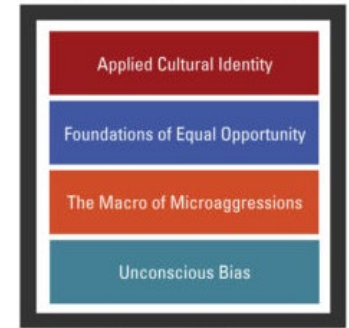

Jennifer McLamb
Shannon Mebane
Tisha Mentnech
Danielle Meritet
Nancy Moore
Brina Montoya
Lauren Mullenbach
David Murray
Stacy Nelson
Hannah Neukrug
Elizabeth New
Maura Nsonwu
Kelsey Oberbroeckling
Catherine O'Kane
Monica Osburn
Julie Parenteau
Alex Parsons
Melissa Pasquinelli
Heather Patisaul
LeNelle Patrick
Fay Payton
Lauren Pharr
Jill Phipps
Jose' Picart
Jennifer Piercy
Kristina Platt
Jim Price
Kim Priebe
Latasia Priest
Dave Provost
Andrea Ramos-Lewis
Courtney Ray
Ashton Reddish
Caitlin Reilly
Bethany Remington
Julia Reynolds
Logan Richardson
Traci Rider
Kristen Rivers
Zachary Robbins
Pam Rose
Timothy Rose
Beth Rosen
Mariea Ross-Estrada
Hayden Rudd
Georgina Sanchez
Marjorie Santoro
Cas Saroza
Katherine Saul
Ann Savage
Emily Saylor
Ann Scheunemann
Astrid Schnetzer

Inclusive Excellence

Certificate Program

Valerie Schwartz
Allie Scott
Jaquan Scott
Erin Seiling
Michele Serrano
David Serxner
Jamila Simpson
Seema Singh
Janice Sitzes
Angela Smith
Haley Smith
Xiaoyan Song
Sabrina Olivia Spencer
Patrick Stephenson
Sarah Stokely
Leressa Suber
Jessica Sudduth
Chie Tamamoto-
Mochizuki
Christin Taylor
Danita Taylor
Austin Thompson
Niki Theobald
Davina Thrash
Elizabeth Tracy
Mirela Tulbure
Pam Van Emden
Torey Vayer
Carolyn Veale
Kyle Warren-Love
Tonya Washington
LaShica Waters
Sasha Watson
Barbara Weinberg
Jennifer Williams
Alison Winzeler
David Woodbury
Amanda Ziegler